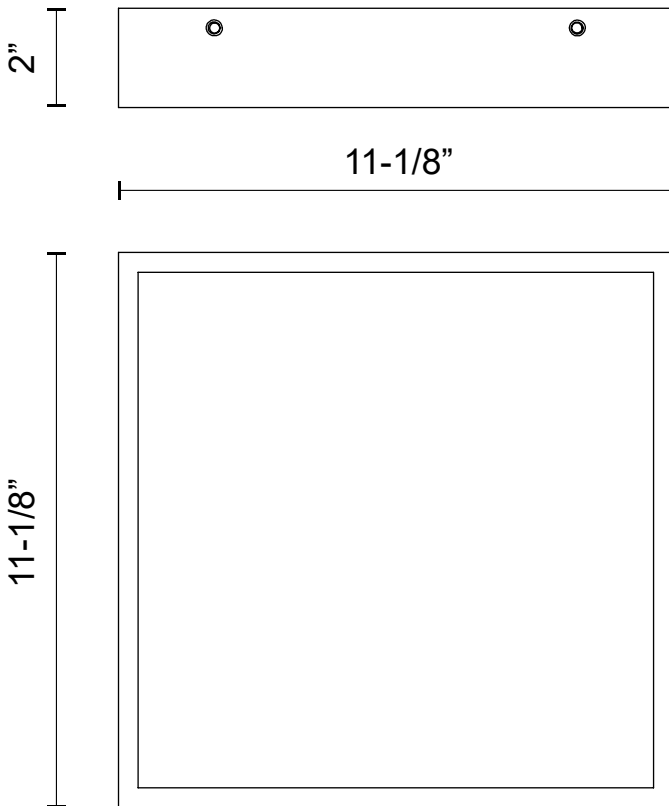

## SYDNEY FM553011

FIXTURE DIMENSIONS	L11-1/8" x W11-1/8" x H2"
LIGHT SOURCE	AC LED
WATTAGE	23W
TOTAL LUMENS	1870lm
DELIVERED LUMENS	1300lm*
VOLTAGE	120V
COLOR TEMPERATURE	3000K
CRI (RA)	90CRI
DIMMABLE	Yes, ELV Dimmer (Not Included)
GLASS DETAILS	Frosted Glass
MATERIAL	Glass; Steel;
INSTALL OPTIONS	All Orientation; Ceiling and Wall;
LOCATION	Dry
BRAND	Alora Mood

[ D - Diameter, L - Length, W - Width, H - Height, E - Extension ]